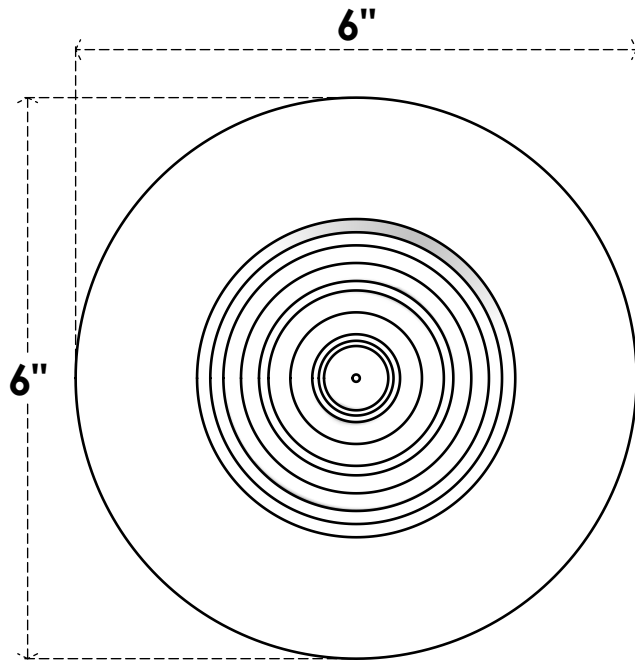

ROSP060X060X075GRY02

6"W X 6"H X 3/4"P STANDARD GRAYSON BULLSEYE ROSETTE WITH SQUARE EDGE, ARCHITECTURAL GRADE PVC

FRONT

SIDE

EKENA MILLWORK
2300 WEST MAIN ST.
CLARKSVILLE, TX 75426
TOLL FREE: 866-607-0453
WWW.EKENAMILLWORK.COM