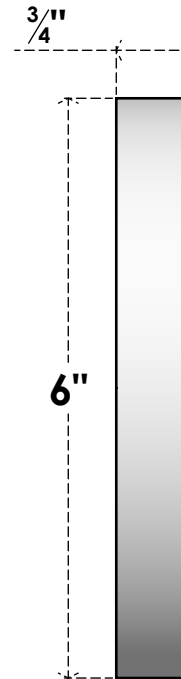

ROSP060X060X075GRY02

6"W X 6"H X 3/4"P STANDARD GRAYSON BULLSEYE ROSETTE WITH SQUARE EDGE, ARCHITECTURAL GRADE PVC

FRONT

SIDE

EKENA MILLWORK
2300 WEST MAIN ST.
CLARKSVILLE, TX 75426
TOLL FREE: 866-607-0453
WWW.EKENAMILLWORK.COM

NOTES

1. INSTALLATION TO BE COMPLETED IN ACCORDANCE WITH MANUFACTURER'S SPECIFICATIONS.
2. DRAWING MAY NOT BE TO SCALE
3. THIS DRAWING IS INTENDED FOR DESIGN AND PLANNING PURPOSES ONLY.
4. ALL INFORMATION CONTAINED HEREIN WAS CURRENT AT THE TIME OF DEVELOPMENT BUT MUST BE REVIEWED AND APPROVED BY THE PRODUCT MANUFACTURER TO BE CONSIDERED ACCURATE.
5. ARCHITECTURAL GRADE PVC PRODUCTS ARE MADE FROM EXPANDED CELLULAR PVC AND COME NATURALLY WHITE BUT MAY BE PAINTED